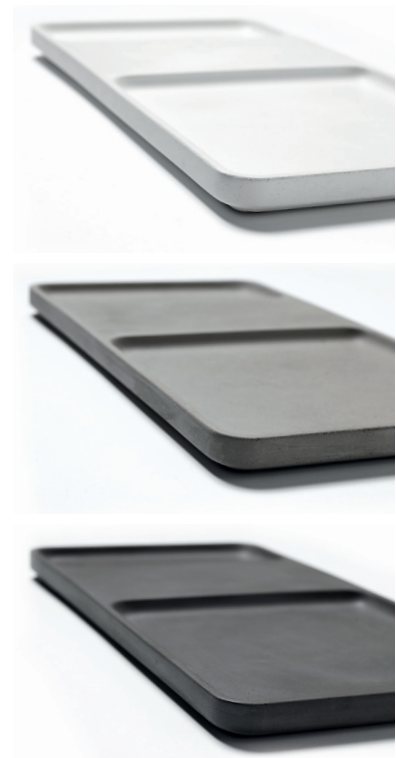

KARIN WIRELESS FASTCHARGER

Description:

KARIN is an ancient nordic woman's name, which means "clean and tidy". KARIN fastcharger is designed by Danish design studio Nørgaard Design. "Design follows function" is a key point for Anders Nørgaard and his design team. The design approach is deeply rooted in the Scandinavian design tradition.

Techspech

10w wireless fast charger with cable and plug.

Universal input: 5.0V=2A, 9.0V=2V

Universal Output: 5.0V=1.5A, 9.0V=1.0A

Compatible with Apple, Samsung, LG, Sony, Nokia. (From version Apple 8, Samsung Galaxy S8 LG G7, Sony Xperia XZ2 Nokia 8, etc.).

Size: 200 mm x 400 mm x 20 mm

Weight: 2.0 kilogram

Colours + info

The CONCEPT LIKEconcrete

KARIN is designed and produced in Denmark, by people passionated about this new organic concrete material.

Ground breaking production technique